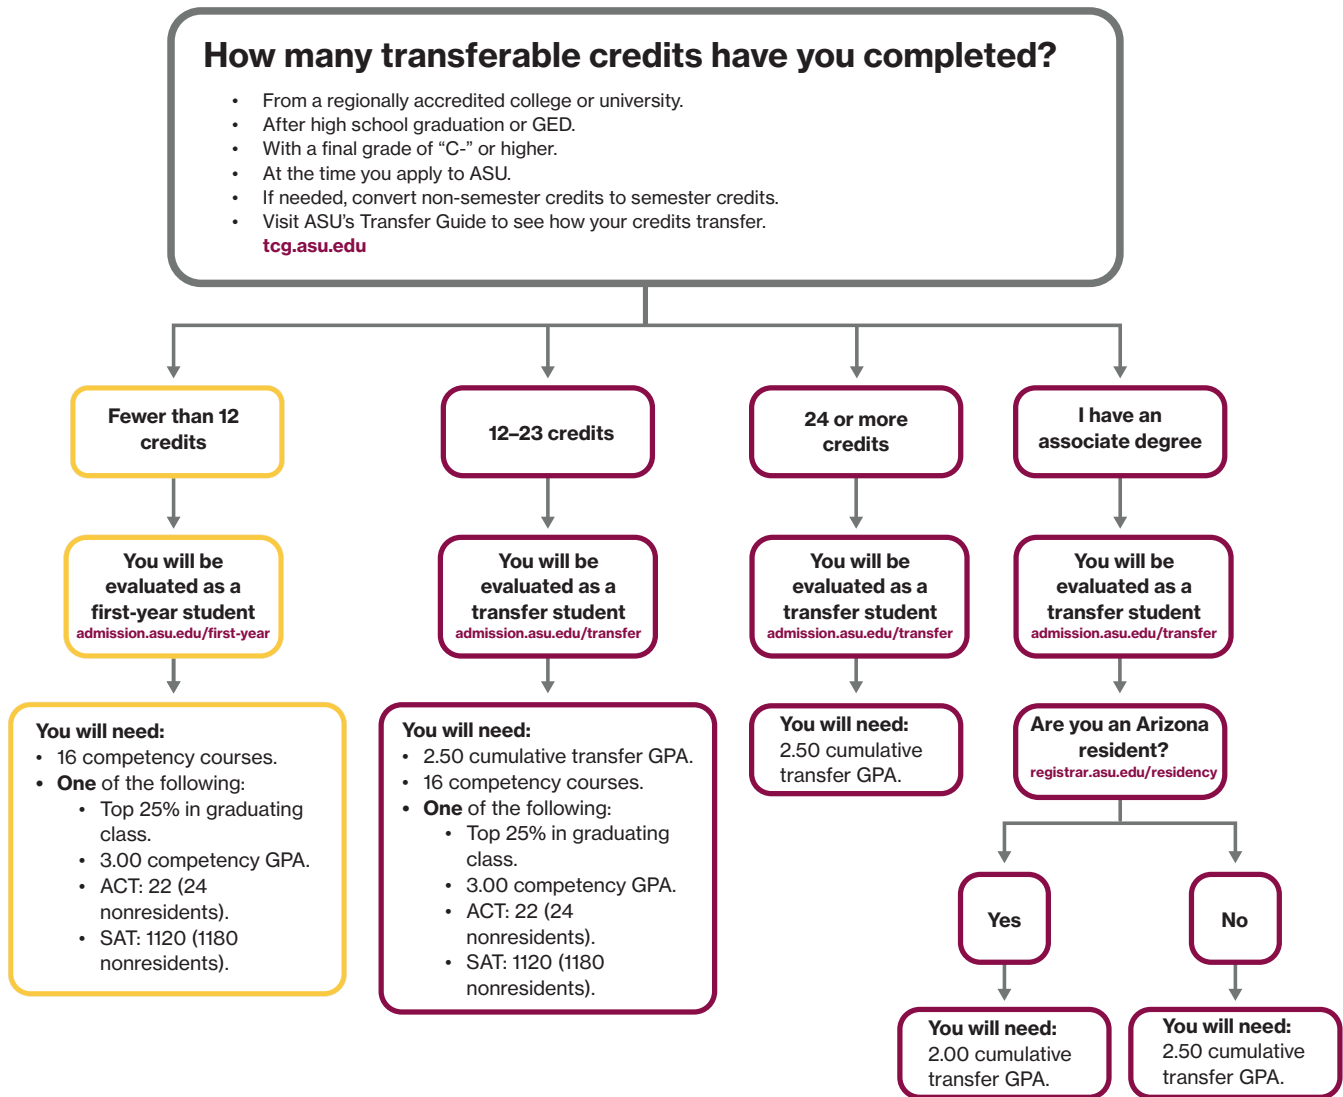

Your transfer requirements

Helpful transfer information

Some majors have higher admission requirements

This includes programs such as business, engineering, journalism and nursing. View the requirements for your major at asu.edu/degrees.

What's in a GPA?

The **competency GPA** includes all grades earned in 16 competency courses. admission.asu.edu/first-year-competencies

The **cumulative transfer GPA** includes all grades earned in college or university coursework that is transferable to ASU. tcg.asu.edu